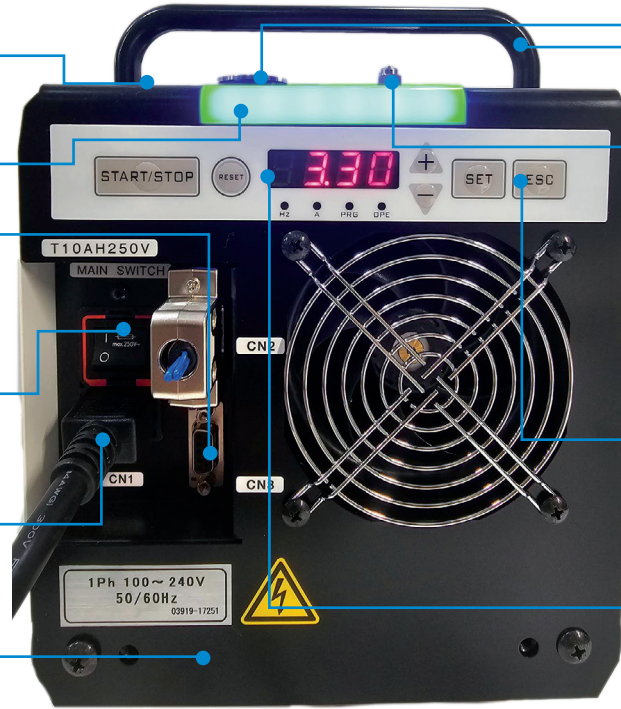

- Gas ballast enables 10% higher condensable vapor pumping with the G series.

IEC Power Connector

- IEC connector adopted for installation convenience.

Meet Harmonic Standards!

- Meets European harmonic emission requirement.

Isolation Valve Power Source
Standard Option

LED Indicator Shows
Pump Operation Status

Serial Communication Port
Standard Option

Wide Voltage Range
1Ph. 100-240V

IEC Power Connector

Absolutely Quiet!
50dB or less

Inlet/Outlet
Compatible with E Series

Gas Ballast Port
Standard Option

Comfortable Carrying Handle

Simple Control Panel

Meeting European Harmonic
Emission Requirements

NeoDry G Series Specification

Specification/Pump Model		NeoDry7G	NeoDry15G	NeoDry30G	NeoDry36G
Max. Pumping Speed	L/min.	110	250	500	600
Ultimate Press	Pa/M-Torr	5.0/37.5	1.0/7.5	1.0/7.5	0.7/5.2
Power Consumption <small>*at ultimate pressure</small>	kW	0.28	0.34	0.34	0.55
Measurement (LxWxH)	mm	360x196x196	385x210x219	410x210x219	475x298x260
Approx. Weight	kg	19	22	24	51
Power Supply	1 Phase AC100~240V(Wide Voltage Range)				